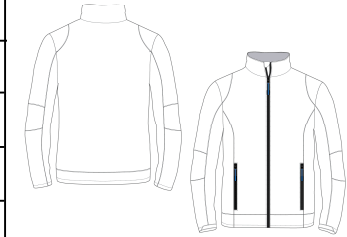

Style Info

Mesurement list

19/11/2013 08/04/20

BW Picture

Brand	Printer	Style	Trial softshell
Style (art) no.	2261044	Gender	Mens
Season	Fall 2014	Designer	anna.nyborg@newwave.cn
Theme	Sport	Size	S-XXXL
Status	6-PP-sam	Tech. Designer	anna.nyborg@newwave.cn

Production Size Specification

Meas. descript.		XS	S	M	L	XL	XXL 60	3XL	4XL	5XL									Toler
A	Body length front	69,00	71,00	73,00	75,00	77,00	79,00	82,00	85,00	88,00									1
B	1/2 Chest width	48,00	52,00	56,00	60,00	64,00	68,00	72,00	76,00	80,00									1
G	Sleevelength	68,50	69,50	70,50	71,50	73,00	74,50	75,00	75,50	76,00									1